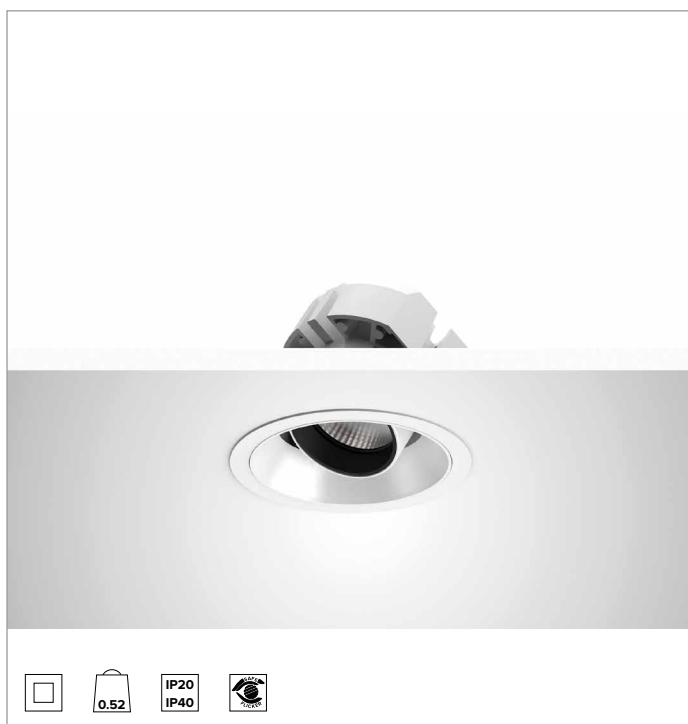

1T8712EL | CTEVO ARCHITECTURAL 105

Adjustable recessed LED projector in a trim version

| | | | | | | |
|--------|------------------------------|------------------|---------|------|-----------------------|-------|
| | | 4000K | H(m) | D(m) | E _{max} (lx) | |
| | | Ra90 | | 14° | | |
| | | Fixture Power | 21W | 1 | 0.24 | 13676 |
| | | Source Flux | 2001lm | 2 | 0.49 | 3419 |
| | | Fixture Flux | 1420lm | 3 | 0.73 | 1520 |
| | | Efficacy | 66lm/W | 4 | 0.97 | 855 |
| TS1304 | I _{max} =6835cd/klm | I _{max} | 13676cd | 5 | 1.21 | 547 |

CCT nominal: 4000K

Lifetime (L80/B10): >50000h tq +25°C

ILLUMINOTECHNICAL CHARACTERISTICS

SP - precision optics with a black silicone cut off ring. Version with a convex faceted highly reflective anodised aluminium reflector and a holographic diffusion filter. UGR<19 (EN 12464-1).

Optic: REFLECTOR

Beam angles: SP

Optical efficiency: 71%

Fixture flux: 1420lm

Luminous efficacy: 66lm/W

Photobiological safety: Compliant with RG1 low risk group

MECHANICAL CHARACTERISTICS

Die-cast white painted anodised aluminium body and dissipator. White colour cover. The optical unit can be adjusted up to 30° on the vertical plane with a mechanical beam locking system and a graduated scale, and 358° on the horizontal plane. Trim version with an integrated white ring.

Colour and finish: Plaster white

Weight: 0.515Kg

Version: TRIM

Degree of protection: IP20 for recessed part

Degree of protection: IP40 for exposed part

ELECTRICAL CHARACTERISTICS

Integrated electronic ON-OFF driver.