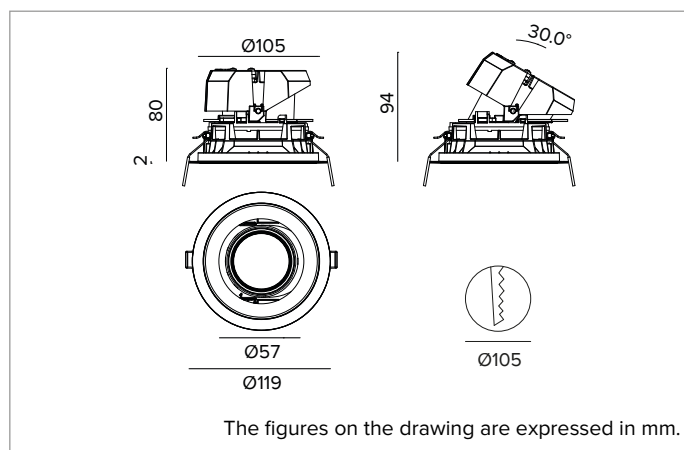

1T8712EL | CTEVO ARCHITECTURAL 105

Adjustable recessed LED projector in a trim version

| | | | | | | |
|--------|------------------------------|------------------|---------|------|-----------------------|-------|
| | | 4000K | H(m) | D(m) | E _{max} (lx) | |
| | | Ra90 | | 14° | | |
| | | Fixture Power | 21W | 1 | 0.24 | 13676 |
| | | Source Flux | 2001lm | 2 | 0.49 | 3419 |
| | | Fixture Flux | 1420lm | 3 | 0.73 | 1520 |
| | | Efficacy | 66lm/W | 4 | 0.97 | 855 |
| TS1304 | I _{max} =6835cd/klm | I _{max} | 13676cd | 5 | 1.21 | 547 |

Optic: REFLECTOR

Beam angles: SP

Optical efficiency: 71%

Fixture flux: 1420lm

Luminous efficacy: 66lm/W

Photobiological safety: Compliant with RG1 low risk group

MECHANICAL CHARACTERISTICS

Die-cast white painted anodised aluminium body and dissipator. White colour cover. The optical unit can be adjusted up to 30° on the vertical plane with a mechanical beam locking system and a graduated scale, and 358° on the horizontal plane. Trim version with an integrated white ring.

Colour and finish: Plaster white

Weight: 0.515Kg

Version: TRIM

Degree of protection: IP20 for recessed part

Degree of protection: IP40 for exposed part

ELECTRICAL CHARACTERISTICS

Integrated electronic ON-OFF driver.